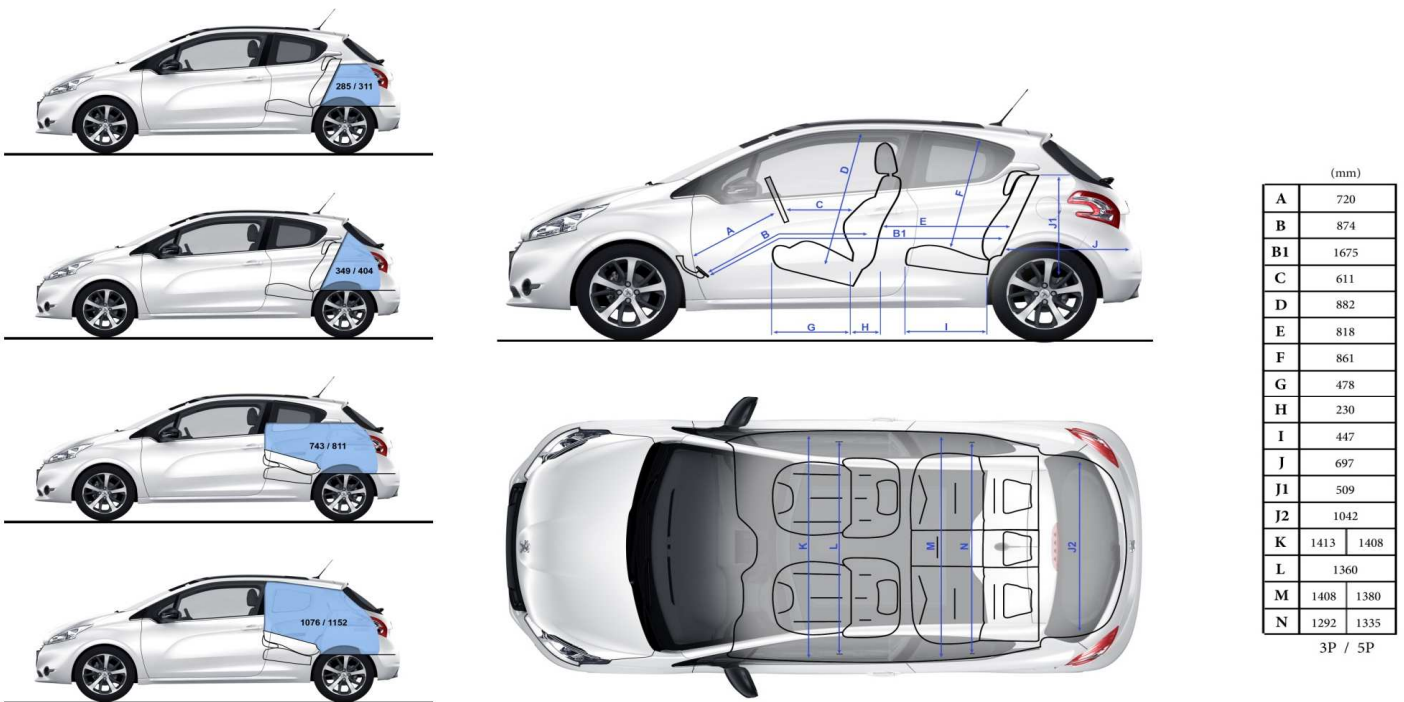

1 = Performance measured in automatic mode

6.3 KNOW EVERYTHING ABOUT YOUR 208 - Dimensions

Exterior Dimensions (mm)

Interior Dimensions (mm)

7. CHOOSE YOUR ACCESSORIES

		RETAIL FITTED	RETAIL FITTED
		Price £	Price £
STYLING	LIGNE 'S' front skirts	£108.33	£129.99
	LIGNE 'S' side sill trims	£174.99	£209.99
	LIGNE 'S' lower rear diffuser	£141.66	£169.99
	Chequered roof stripe	£149.99	£179.99
	Chequered side stripe	£66.66	£79.99
	Chequered mirror caps	£108.33	£129.99
	Chequered interior mirror cover	£49.99	£59.99
	3 door rear quarter panel inserts - Chrome	£22.49	£26.99
	Chrome fog lamp trims	£83.33	£99.99
	Chrome mirror caps	£60.83	£72.99
	15" Argon alloy wheels - Not compatible with THP engine versions - excluding tyres	£716.99	£859.99
	16" Helium alloy wheels - Grey - excluding tyres	£641.66	£769.99
	16" Krypton alloy wheels - excluding tyres	£708.33	£849.99
	17" Oxygen alloy wheels - excluding tyres	£724.99	£869.99
TOURING	Roof bars - 65Kg capacity	£114.94	£137.93
	Roof mounted cycle attachment for use with Peugeot roof bars. Prices from	£46.05	£55.26
	Luggage box. Available in a range of sizes from 280 to 430 litre capacity. Prices from	£204.31	£245.17
	Fixed swan neck towbar c/w double electrics, cover & towball	£399.99	£479.99
	Rear door side window sunblind - set of 2	£37.00	£44.40
	Rear window sunblind	£37.00	£44.40
	Dog guard	£124.99	£149.99
PROTECTION	Rubber mat set	£40.52	£48.62
	Standard carpet mat set	£24.17	£29.00
	Velour carpet mat set	£37.00	£44.40
	Thermo formed flexi boot tray	£25.16	£30.19
	Carpet boot mat	£26.42	£31.70
	Boot sill protector	£27.49	£32.99
	Styled mud flaps - front and rear set	£91.66	£109.99
IN-CAR TECHNOLOGY	Supertooth One hands free kit	£55.65	£66.78
	Twin-screen DVD player system	£309.38	£371.26
	DVD player support	£46.75	£56.10
	Additional USB hub	116.66	139.99
	Single CD Player for multifunction colour touchscreen units only	199.99	239.99
CHILD SAFETY	Romer "Baby Safe Plus" baby seat - up to 12 months (0 to 13kg)*	£169.07	£177.52
	Fair ISOFIX child seat (0 to 18kg)*	£279.33	£293.30
	Romer Duo ISOFIX Plus Child Seat*	£329.25	£345.71
	Kiddy Life child seat*	£183.52	£192.70
	Child booster cushion - 4 to 11 years*	£27.69	£29.07
	Child booster cushion and optional backrest - 4 to 11 years*	£72.34	£75.96