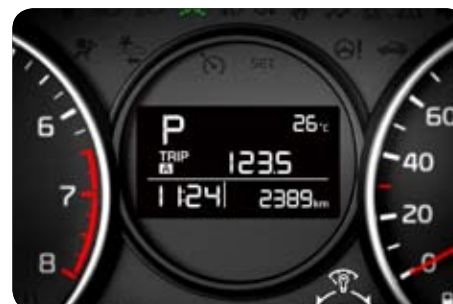

Segmented cluster LCD A segmented cluster between the instrument dials keeps vital information front-and-center.