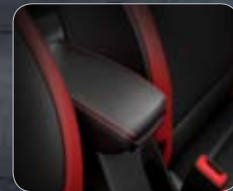

Front cup holder At the front of the console, dual cup holders keep drinks secure and close at hand.