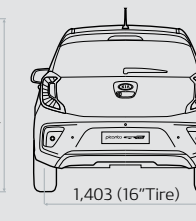

Celestial Blue + Metal accent (CU3)

Pop Orange + Metal accent (G7A)

Lime Light + Metal accent (L2E)

Honey Bee + Metal accent (B2Y)

Dimensions

	Unit (mm)		
Leg room (front)	1,085	Shoulder room (front)	1,300
Leg room (rear)	820	Shoulder room (rear)	1,280
Head room (front)	1,005	Min. ground clearance	141
Head room (rear)	960	Luggage (VDA)	255