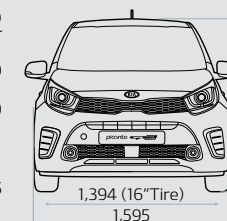

Celestial Blue + Metal accent (CU3)

Pop Orange + Metal accent (G7A)

Lime Light + Metal accent (L2E)

Honey Bee + Metal accent (B2Y)

Dimensions

	Unit (mm)		
Leg room (front)	1,085	Shoulder room (front)	1,300
Leg room (rear)	820	Shoulder room (rear)	1,280
Head room (front)	1,005	Min. ground clearance	141
Head room (rear)	960	Luggage (VDA)	255