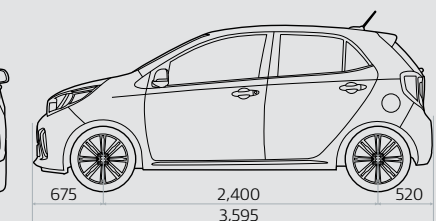

Celestial Blue + Metal accent (CU3)

Pop Orange + Metal accent (G7A)

Lime Light + Metal accent (L2E)

Honey Bee + Metal accent (B2Y)

Dimensions

	Unit (mm)		
Leg room (front)	1,085	Shoulder room (front)	1,300
Leg room (rear)	820	Shoulder room (rear)	1,280
Head room (front)	1,005	Min. ground clearance	141
Head room (rear)	960	Luggage (VDA)	255