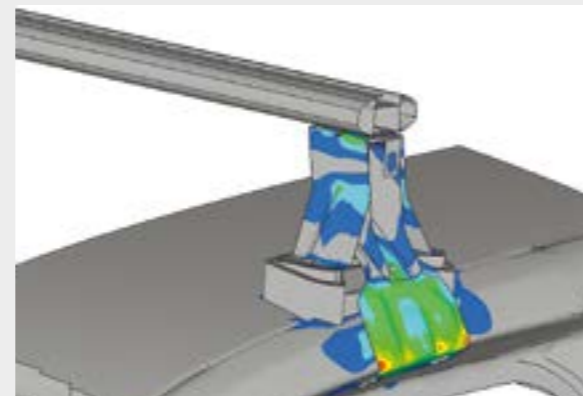

CITY CRASH TESTED

The thought of your luggage or bikes going on a trip of their own is completely unthinkable. That's why our racks undergo a number of demanding tests, from corrosion resistance to loading capacity and durability. They must also undergo the City Crash test, where a rack loaded with 90kg must remain on the car body under a force of approximately 12G.