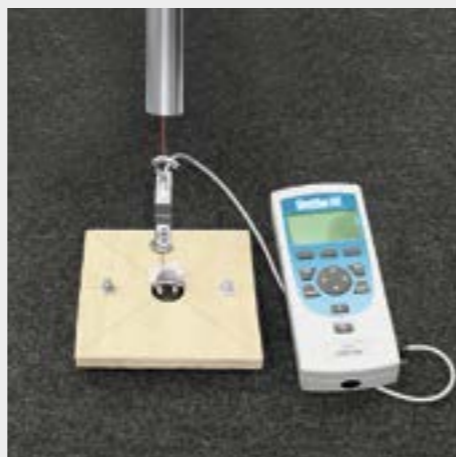

Testing of fixing element strength